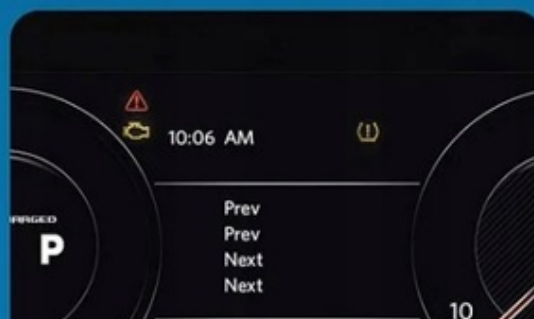

Pair

Pair your phone with our BT device. Open your phone BT setting and search our BT just pair it.

Play

The music will be automatically played each time when you get in your car.

Enjoy music streaming seamlessly.

Sterowanie z kierownicy multifunkcyjnej

Support steering wheel button control

Support the original car head unit radio button control

Multiple functions

Driving safer while switching songs

Działa z Anroid.

(NA URZĄDZENIU NALEŻY PRZEŁĄCZYĆ TRYB IOS/ANDROID PRZEŁĄCZNIKIEM)

Works with Android

Display Current Track Information

1. Support steering wheel button control
2. Only support display current track information,