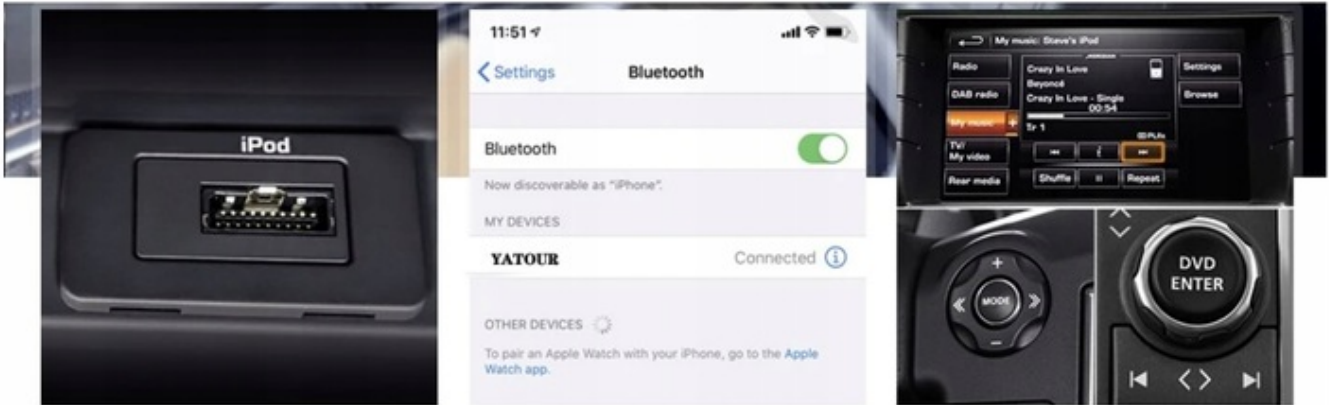

Slow transmission speed

Android to doesn't display info

Only SBC,AAC formats

No adjustment

Podłączenie w dedykowany port w samochodzie

Plug

Connect to media port. Simply plug the device into the media port of your Car.

Pair

Pair your phone with our BT device. Open your phone BT setting and search our BT just pair it.

Play

The music will be automatically played each time when you get in your car.

Enjoy music streaming seamlessly.

Sterowanie z kierownicy multifunkcyjnej

Support steering wheel button control

Support the original car head unit radio button control

Multiple functions

Driving safer while switching songs

Działa z Anroid.